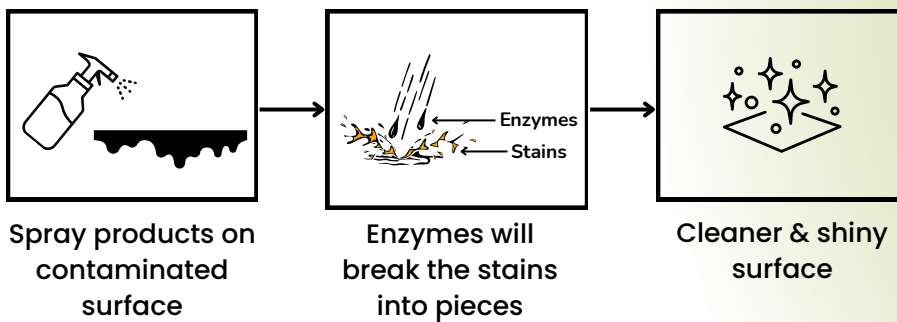

Multi-Enzyme Kitchen Cleaner

Features

- Multi-Enzyme Formula
- Eco-Friendly
- Non-Corrosive
- Helps to release protein, fats, grease, and oil effectively
- Remove stubborn stains & dirt in kitchen areas

How the enzymes works?